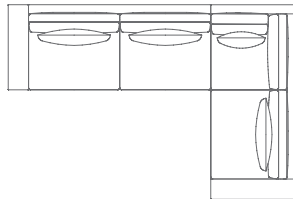

LEFT ARM SECTIONAL

144" w x 97" d x 36" h
COM 40 yds
◦ 1x left arm sofa
◦ 1x right arm return sofa