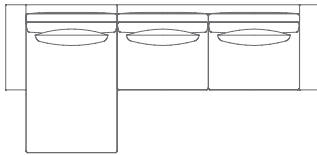

COMMON SECTIONAL CONFIGURATION

LEFT CHAISE AND A HALF SECTIONAL

159" w x 73" d x 36" h
COM 31 yds
◦ 1x left arm chaise and a half
◦ 1x right arm sofa