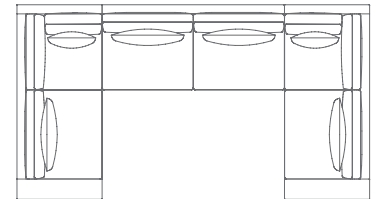

U-SECTIONAL

175" w x 97" d x 36" h
COM 59 yds
◦ 1x left arm return sofa
◦ 1x armless sofa
◦ 1x right arm return sofa